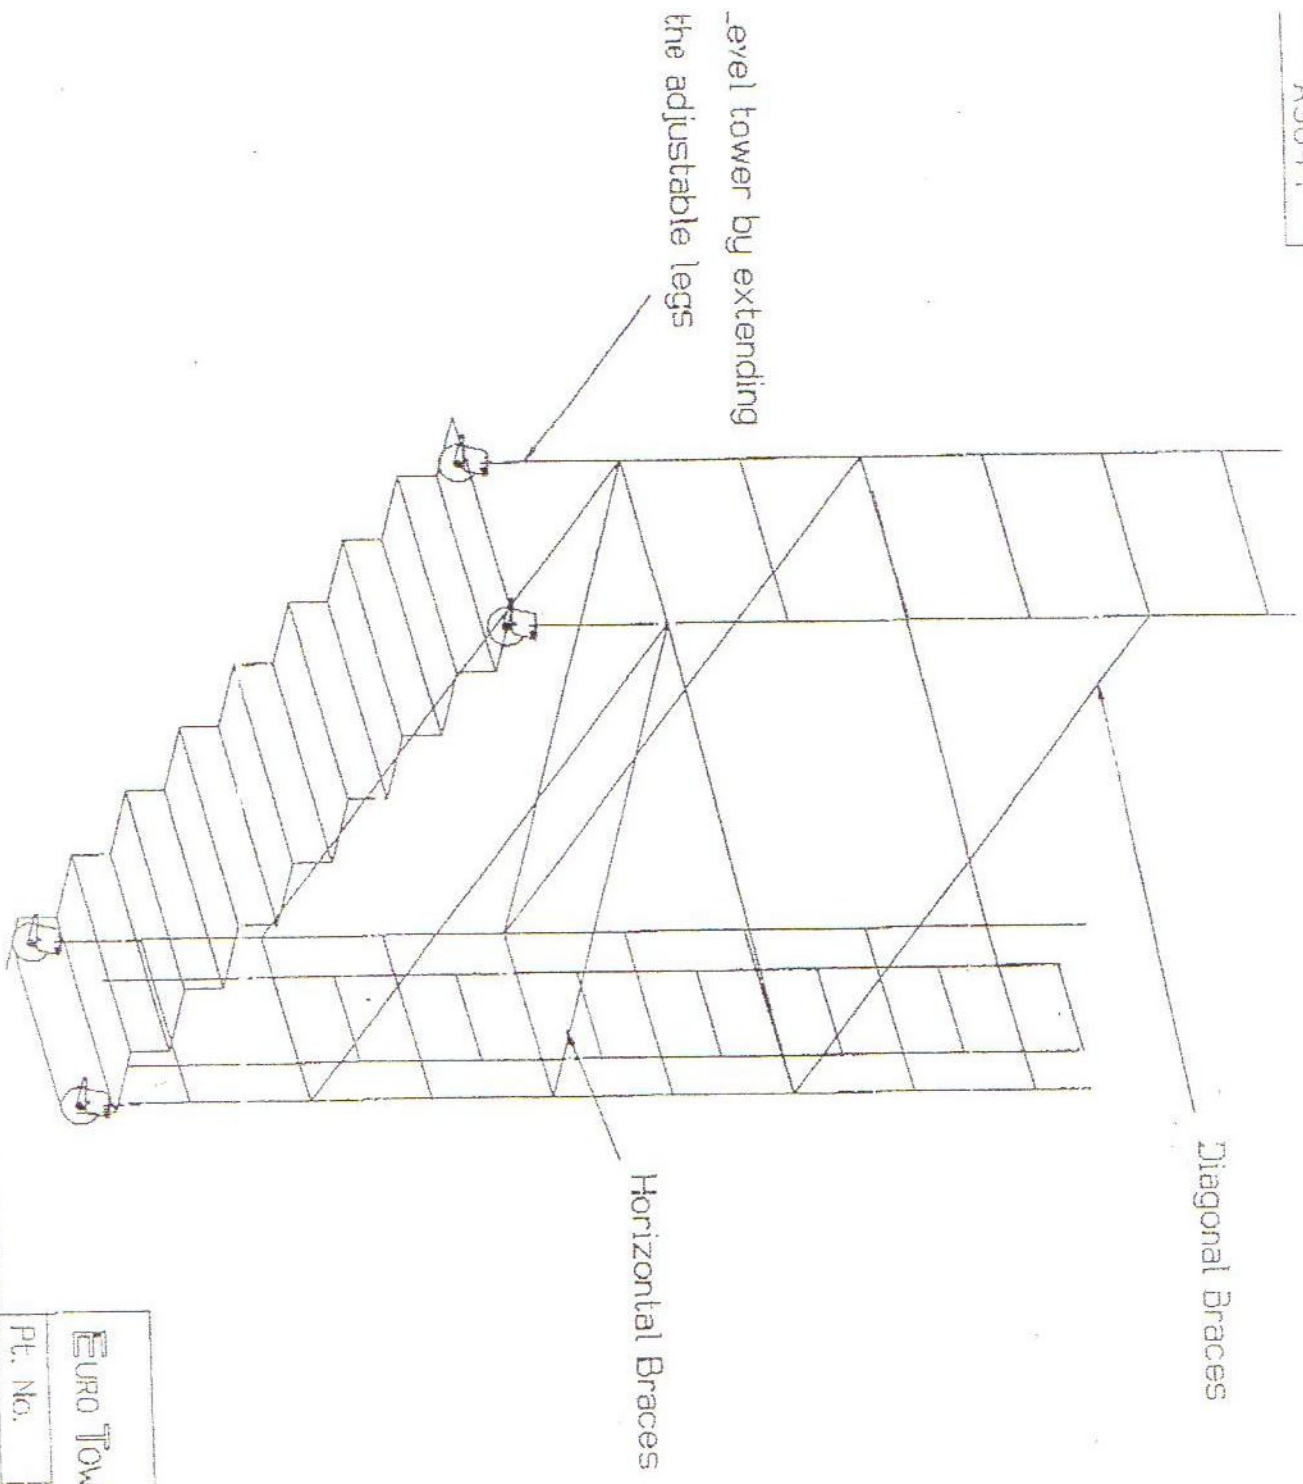

Q. No. A3844

MODIFICATIONS

Bents Plant Hire Limited
68 - 82 DIGBY ROAD
LONDON E9 6HX
T. 020 8525 8686
F. 020 8525 8687
E. sales@bentsplant.co.uk
W. www.bentsplant.co.uk

DESIGN RIGHT EURO TOWERS LTD 2000

EURO TOWERS LTD		TITLE:- Typical Stair Tower Arrangement	
Pt. No.	Scale:- 1:20	Drawn:- A Williams	
Date:- 17/2/00		DRG. No. A3844